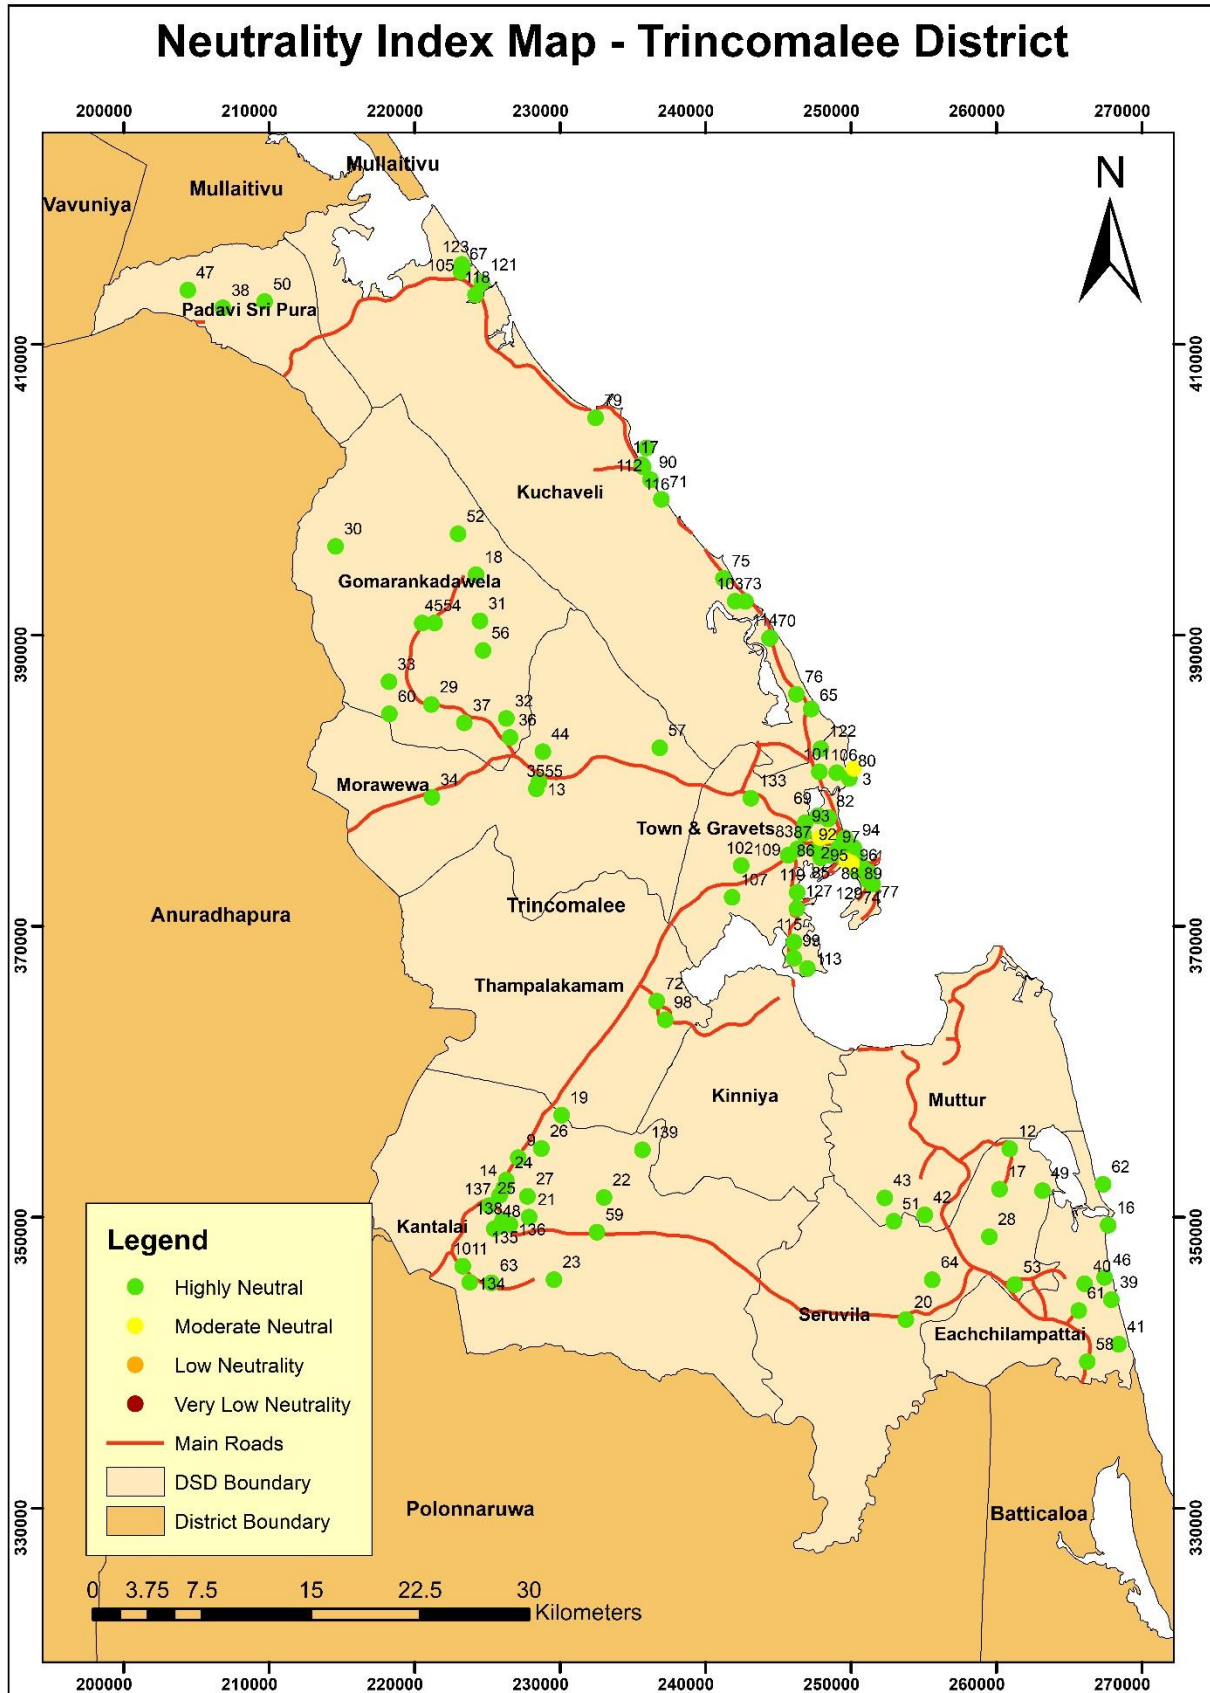

Figure 7.2: Neutrality Index Map